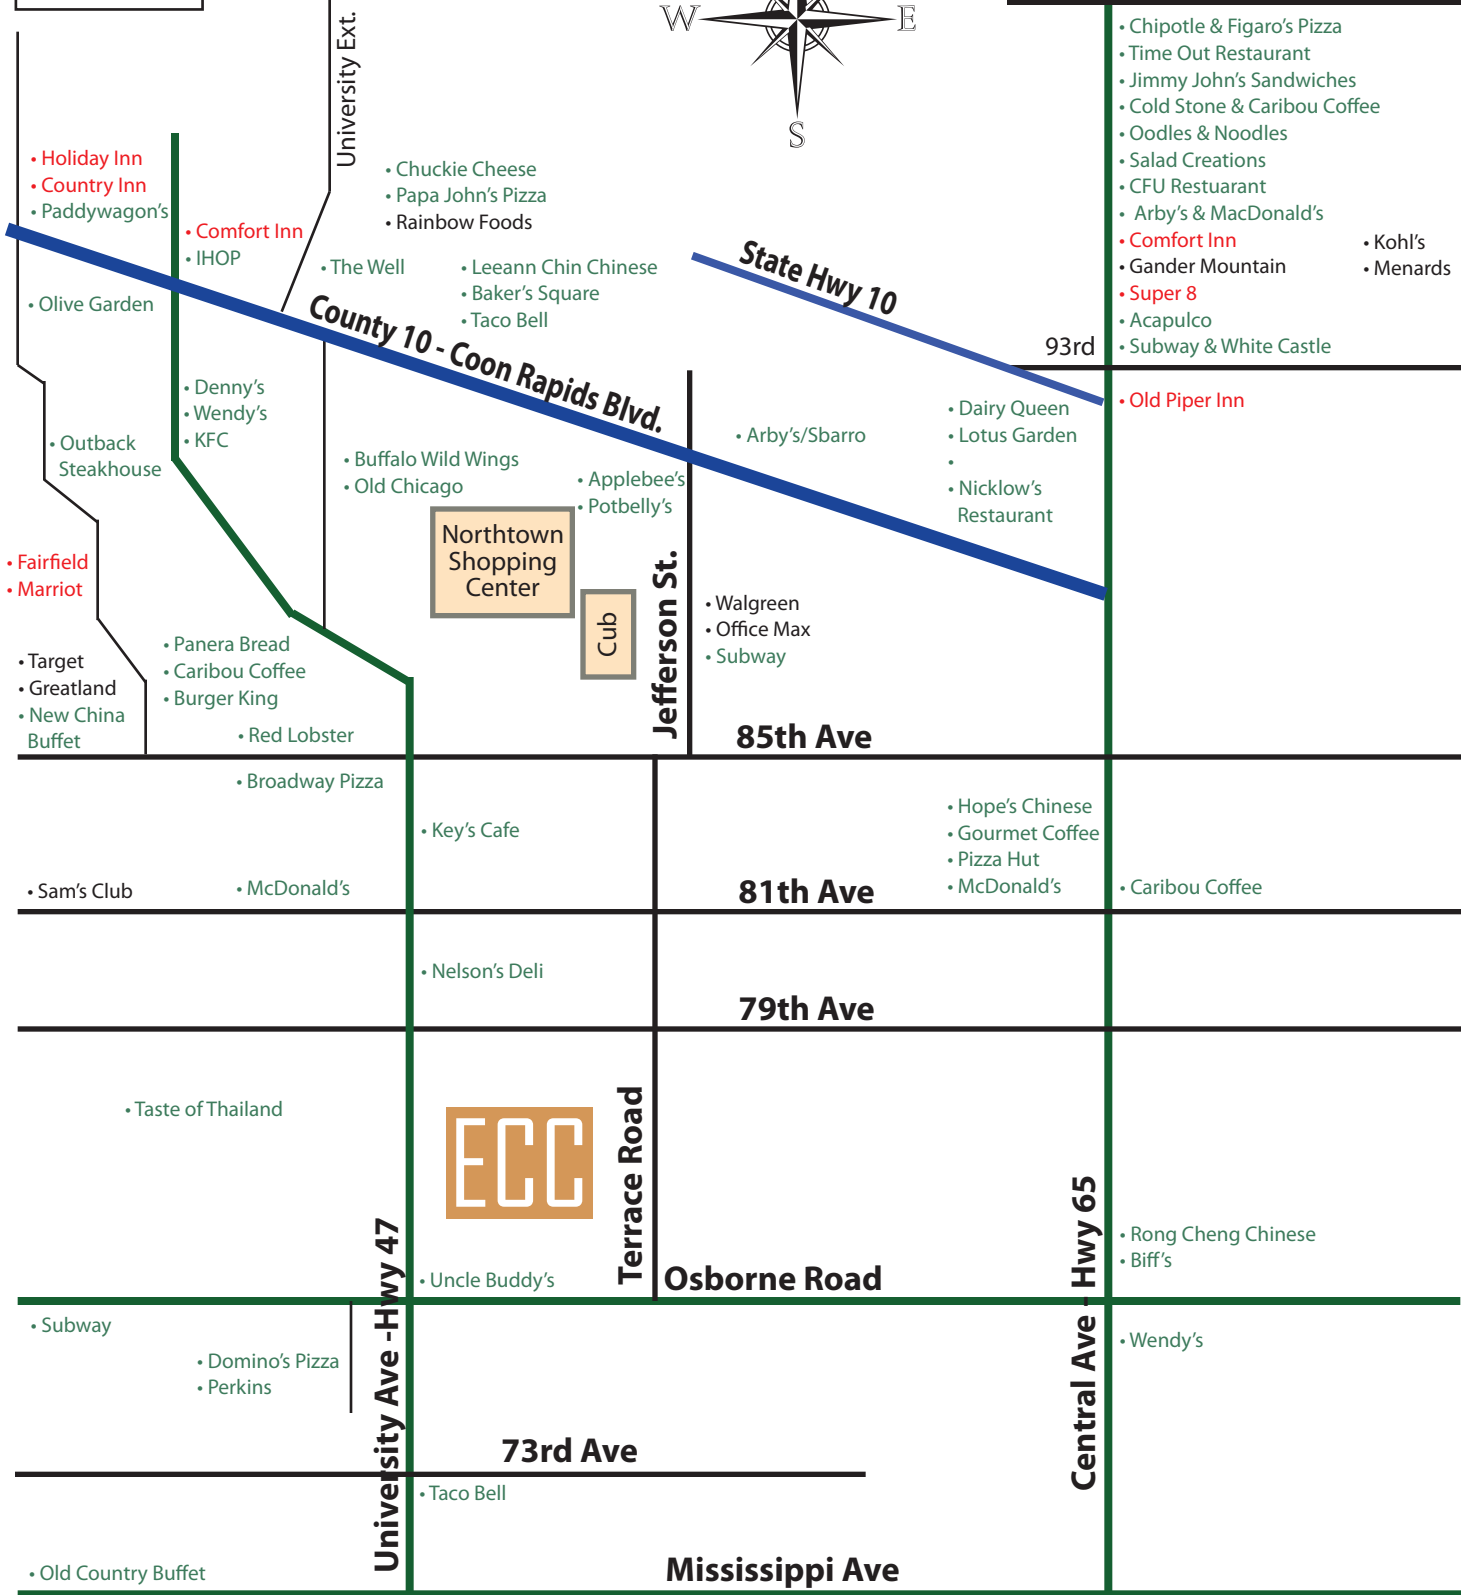

EMMANUEL CHRISTIAN CENTER

7777 University Ave NE | Minneapolis, MN 55432
(763) 784-7777 | www.emmanuelcc.org

- Restaurant
- Lodging
- Shopping

- Brunswick Bowl
- Space Aliens
- Major's Sports Bar/Grille
- Espresso Cafe
- Mei Wei Chinese

- Chili's
- Wendy's
- Leeann Chin Chinese
- Super Target
- **Comfort Suites**
- Culvers

- Chipotle & Figaro's Pizza
- Time Out Restaurant
- Jimmy John's Sandwiches
- Cold Stone & Caribou Coffee
- Oodles & Noodles
- Salad Creations
- CFU Restuarant
- Arby's & MacDonald's
- **Comfort Inn**
- Gander Mountain
- **Super 8**
- Acapulco
- Subway & White Castle
- Kohl's
- Menards

- Dairy Queen
- Lotus Garden
- Nicklow's Restaurant
- **Old Piper Inn**